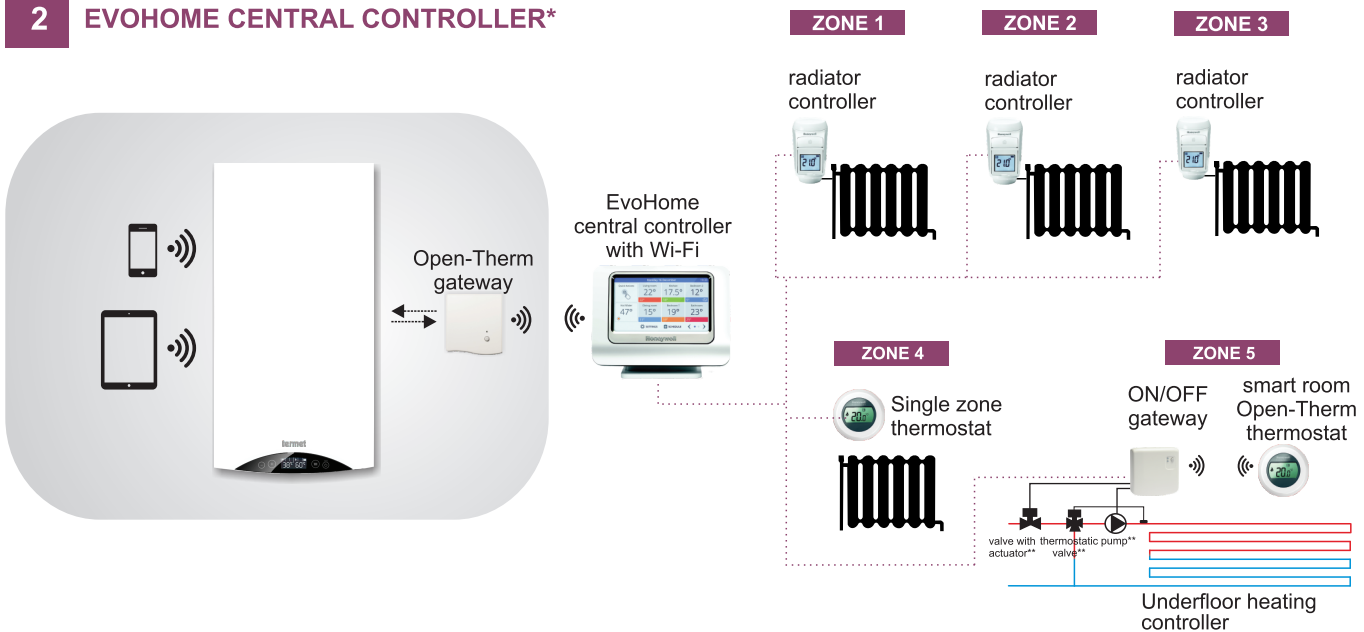

## Control your heating system whenever you want, wherever you are

### 1 SMART OPEN-THERM THERMOSTAT\*

\*Set includes: smart room Open-Therm thermostat, Wi-Fi gateway and Open-Therm or ON/OFF gateway (depends on boiler model)

### 2 EVOHOME CENTRAL CONTROLLER\*

\*Set includes: EvoHome central controller with Wi-Fi, Wi-Fi gateway and Open-Therm or ON/OFF gateway (depends on boiler model)

\*\*Not included with the set